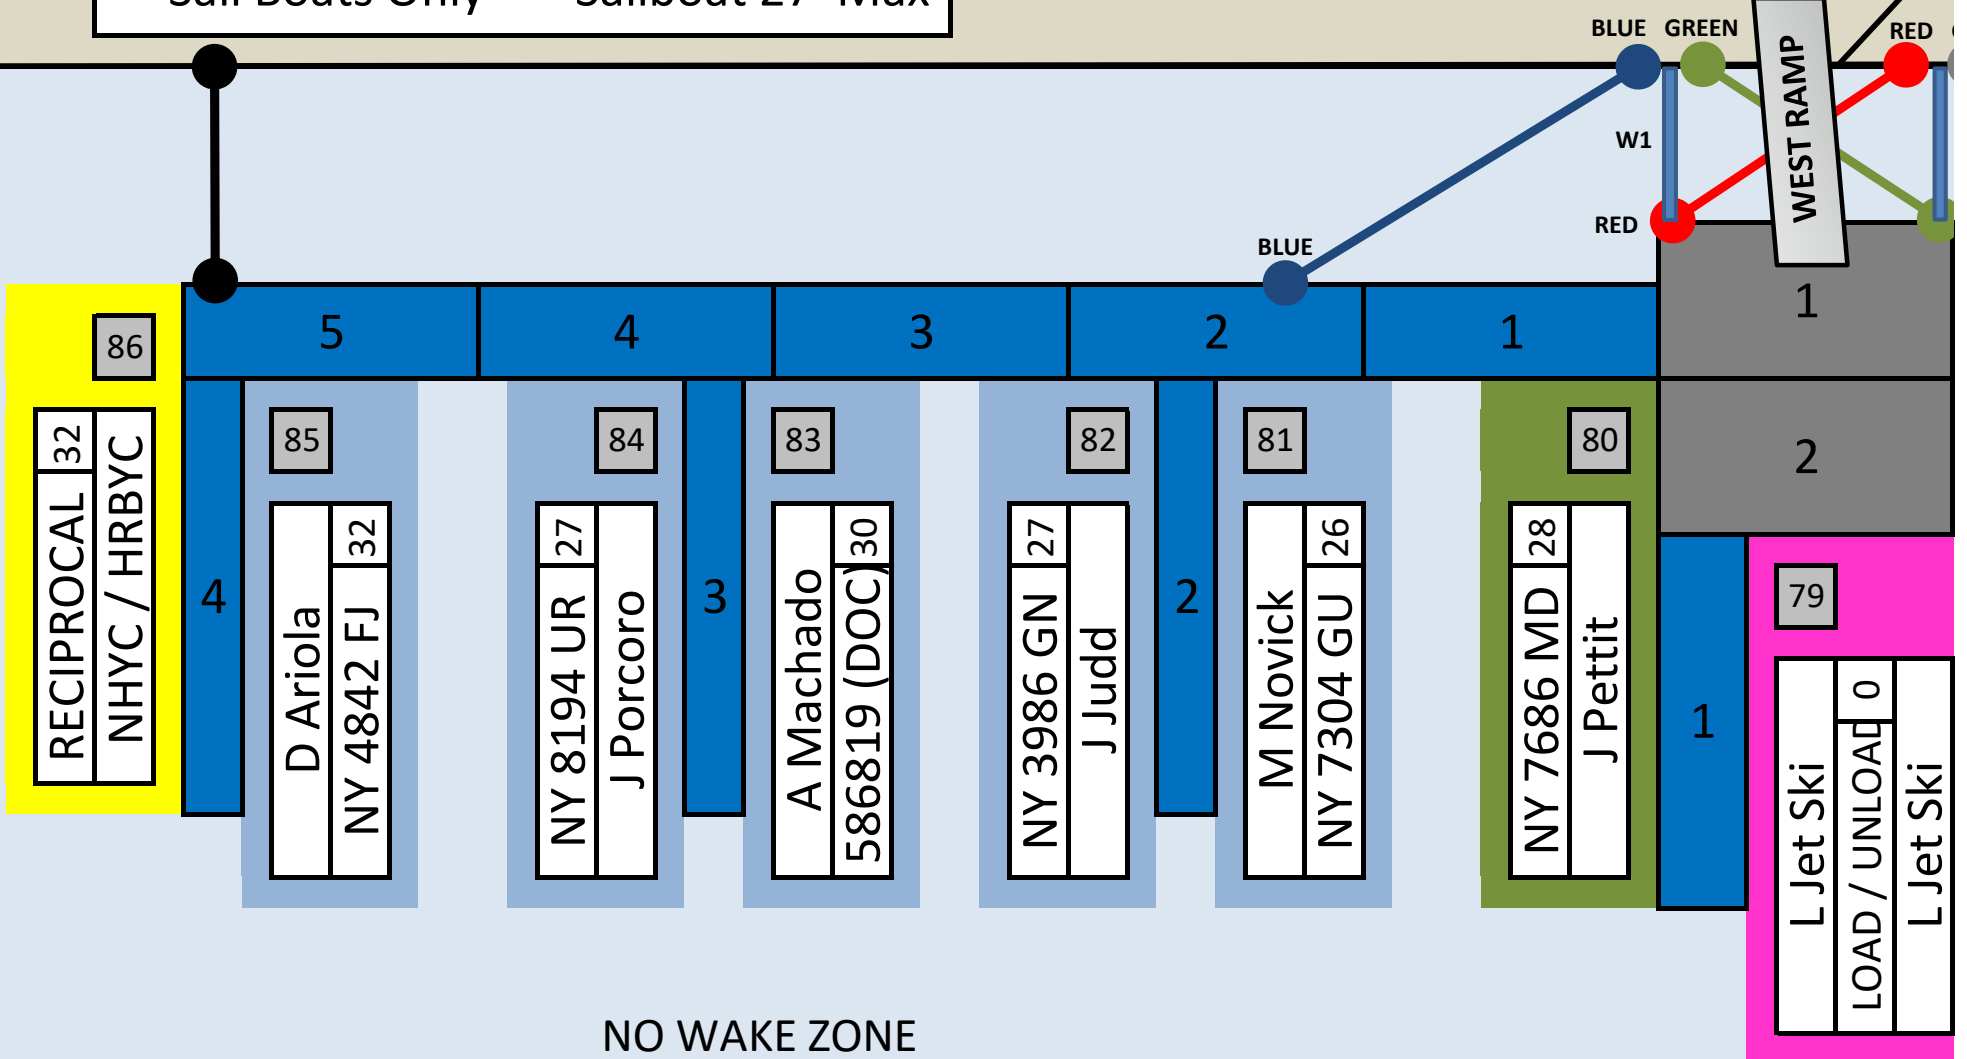

\* Must have Bow to River

\*\*Sail Boats Only \*\*\*Sailboat 27' Max

Bob Molitoris - Fleet

845-831-0651 (H) 845-

For Dock Electrical Issues:

Eric Philip - 914 489-1313 (C)

Slip #	Length
1-12, 80 *	28' - 32'
13 - 19	24' - 27'
20 - 28	16' - 24'
29 & 35	19' MAX
30-33, 73 A/B	JET SKI Docks
34 A/B & 72	Work Docks
36 - 44	19' - 25'
45 - 52 / 53 ***	22' - 27'
55 - 73	23' MAX
1, 74 - 78 **	25' - 35'
81 - 85 *	26' - 30'
86 *	35' MAX

# 2021 Dock Map 2021 Docking

et Captain  
-206-6578(C)

HRBYC - Hudson River Boat & Yacht Club

NO WAKE

NO WAKE ZONE

11	12	13	14	15	16
75	J Sylvestri NY 2381 FJ	26	74	E Roosa NY 8666 FF	27

SEA ANCHOR

NO WAKE ZONE

Last Updated: 7/30/2021 JP