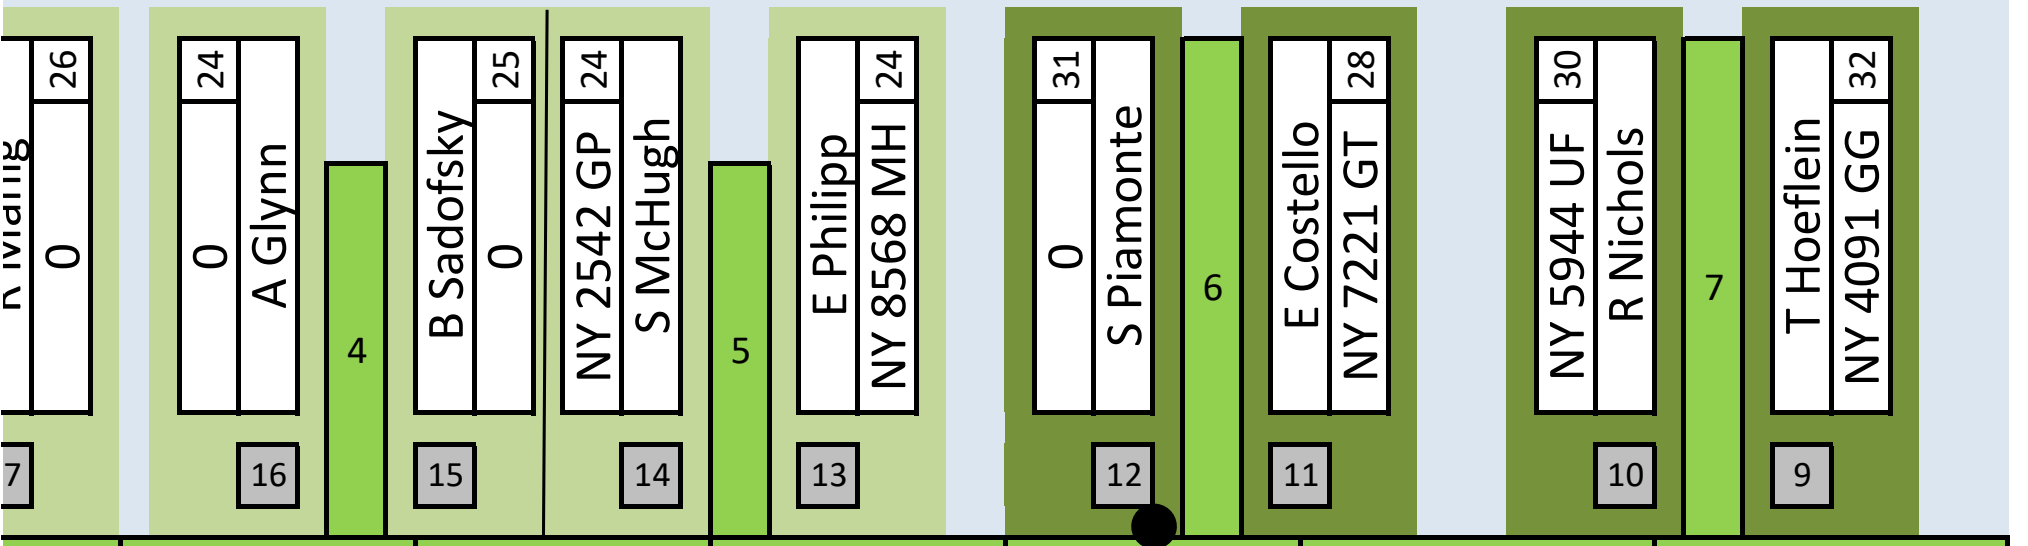

# 2021 Dock Map 2021 Docking

LOW SP

NY 9262 GS

E Powers

NY 6379 UM

A Powers

NO WAKE ZONE

NHYC HARBOR

NO WAKE ZONE