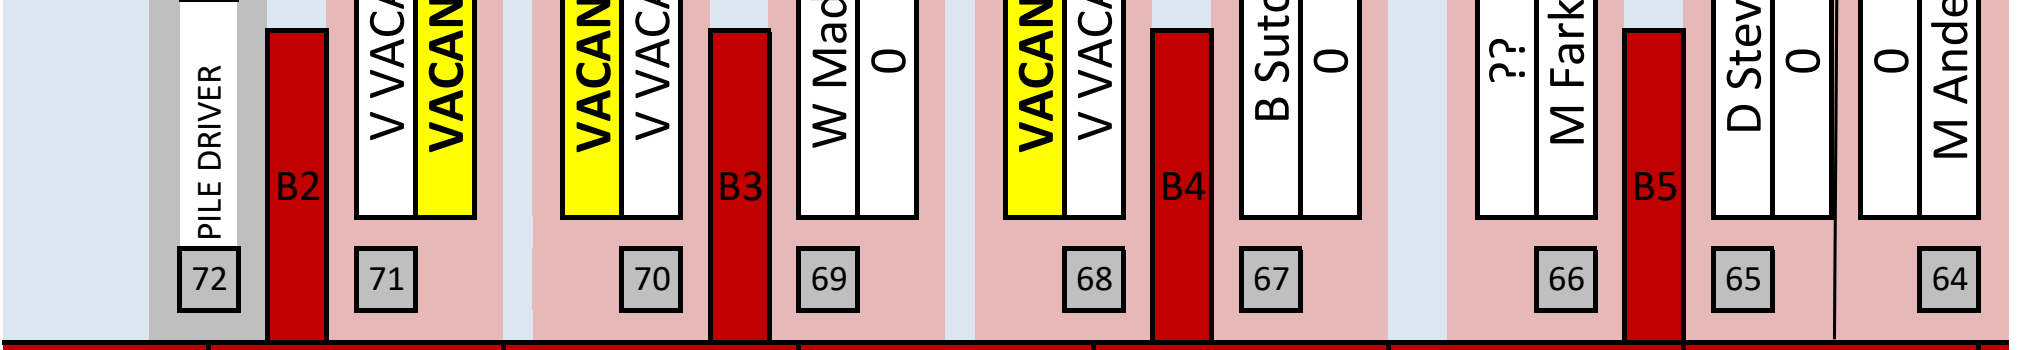

# 2021 Dock Map 2021 Docking

LOW SP

NY 9262 GS

E Powers

NY 6379 UM

A Powers

NO WAKE ZONE

NHYC HARBOR