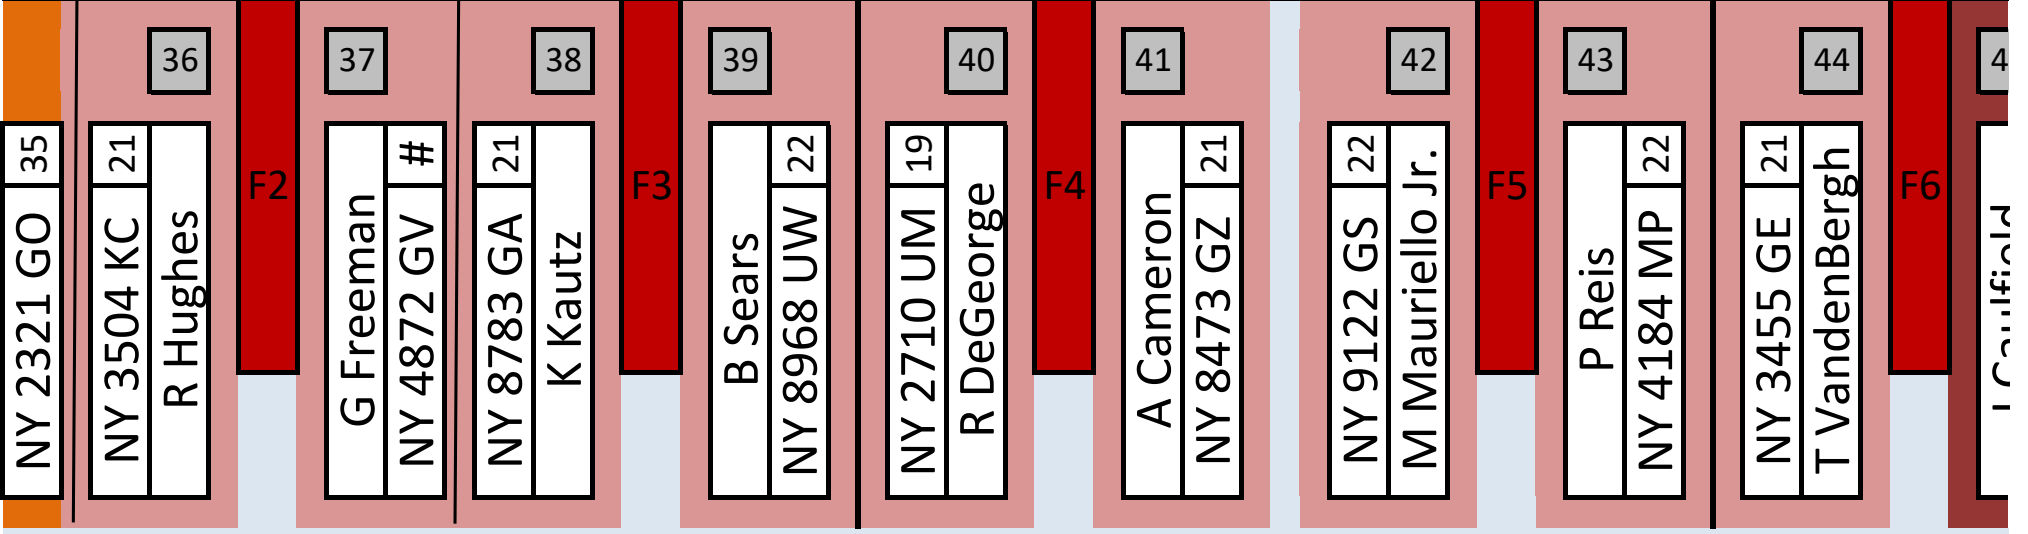

# 2021 Dock Map 2021 Docking

LOW SP

NY 9262 GS

E Powers

NY 6379 UM

A Powers

NO WAKE ZONE

NHYC HARBOR