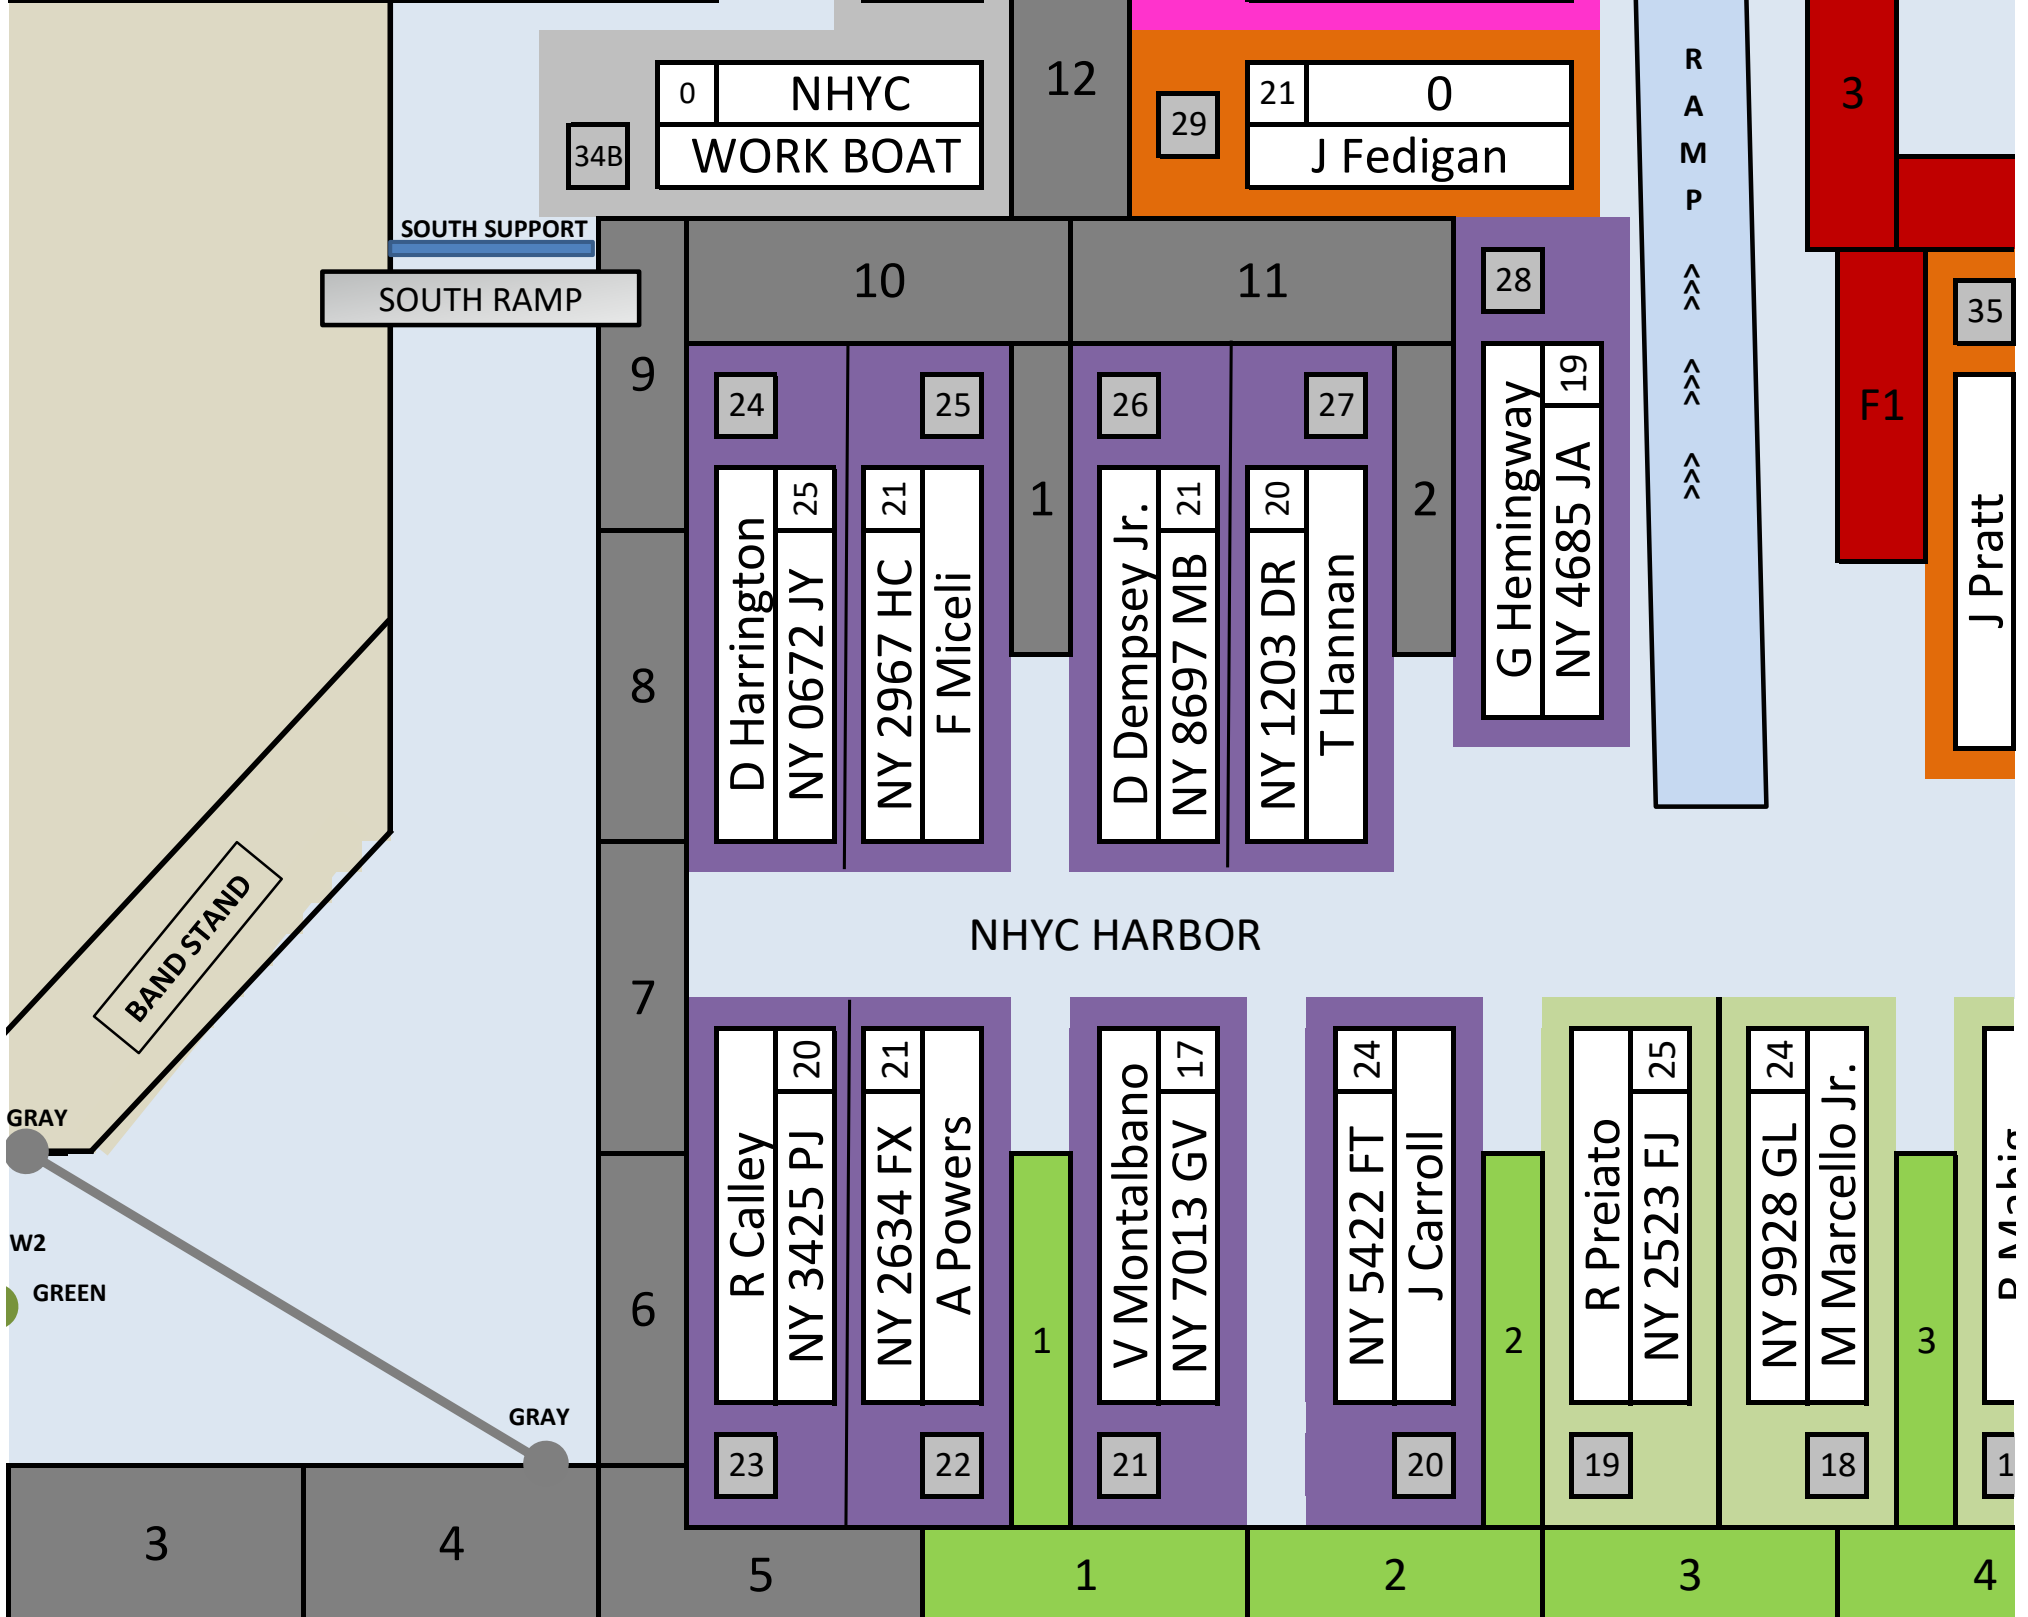

2021 Dock Map 2021 Docking

et Captain
-206-6578(C)

Dock Captains

Tom Kelly - 845-797-6655 (C)

hn Caulfield - 914-474-6097 (C)

mes Whiting - 845 235 9013(C)

ohn Pettit - 914-443-1454 (C)

Member Docking & HRBYC ** Reciprocal Privledges**
35' Max unless Prior Authorization

HRBYC - Hudson River Boat & Yacht Club

NO WAKE

NO WAKE ZONE

NHYC